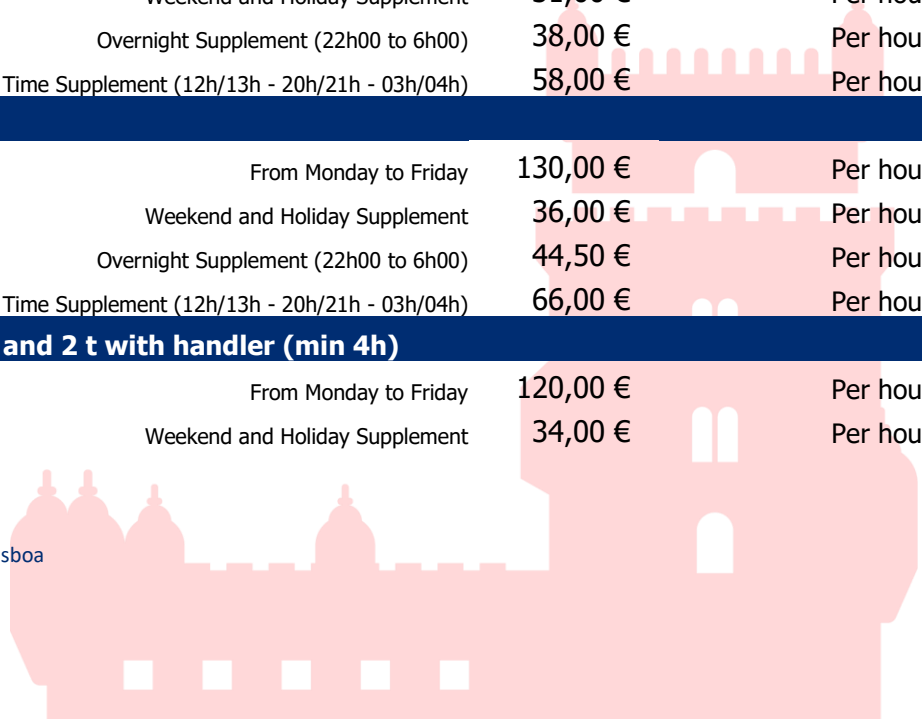

Cherry Picker >23 to 41m without handler (min 8h)

From Monday to Friday 166,00 € Per hour
Weekend and Holiday Supplement 44,50 € Per hour
Overnight Supplement (22h00 to 6h00) 52,00 € Per hour
Handler Supplement 39,00 € Per hour

Cherry Picker up to 23m without handler (min 8h)

From Monday to Friday 135,00 € Per hour
Weekend and Holiday Supplement 39,00 € Per hour
Overnight Supplement (22h00 to 6h00) 52,00 € Per hour
Handler Supplement 39,00 € Per hour

Manitu 21m with handler (min 4h)

From Monday to Friday 151,00 € Per hour
Weekend and Holiday Supplement 39,00 € Per hour
Overnight Supplement (22h00 to 6h00) 52,00 € Per hour
Meal Time Supplement (12h/13h - 20h/21h - 03h/04h) 76,00 € Per hour

Forklift 2,5 t with handler (min 4h)

From Monday to Friday 117,00 € Per hour
Weekend and Holiday Supplement 31,00 € Per hour
Overnight Supplement (22h00 to 6h00) 38,00 € Per hour
Meal Time Supplement (12h/13h - 20h/21h - 03h/04h) 58,00 € Per hour

Forklift 4 t with handler (min 4h)

From Monday to Friday 130,00 € Per hour
Weekend and Holiday Supplement 36,00 € Per hour
Overnight Supplement (22h00 to 6h00) 44,50 € Per hour
Meal Time Supplement (12h/13h - 20h/21h - 03h/04h) 66,00 € Per hour

Forklift with Extensible Arm 4 meters and 2 t with handler (min 4h)

From Monday to Friday 120,00 € Per hour
Weekend and Holiday Supplement 34,00 € Per hour